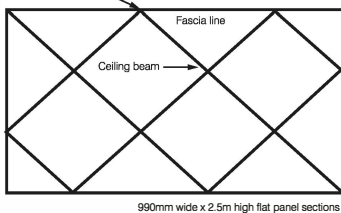

Ceiling Grid Layout