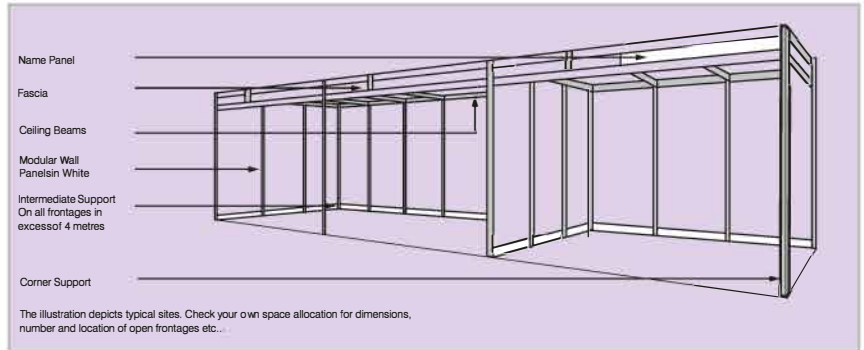

Please observe the do's and don'ts to avoid damage to this system.

Don't use the following fixings they are strictly forbidden on this system:

- ▼ nails
- ▼ screws
- ▼ pins
- ▼ staples
- ▼ paint

Do use;

- ▼ double sided tabs
- ▼ velcro hooks and loop
- ▼ panel brackets
- ▼ hanging chains for heavy exhibits

Basic Shell Scheme