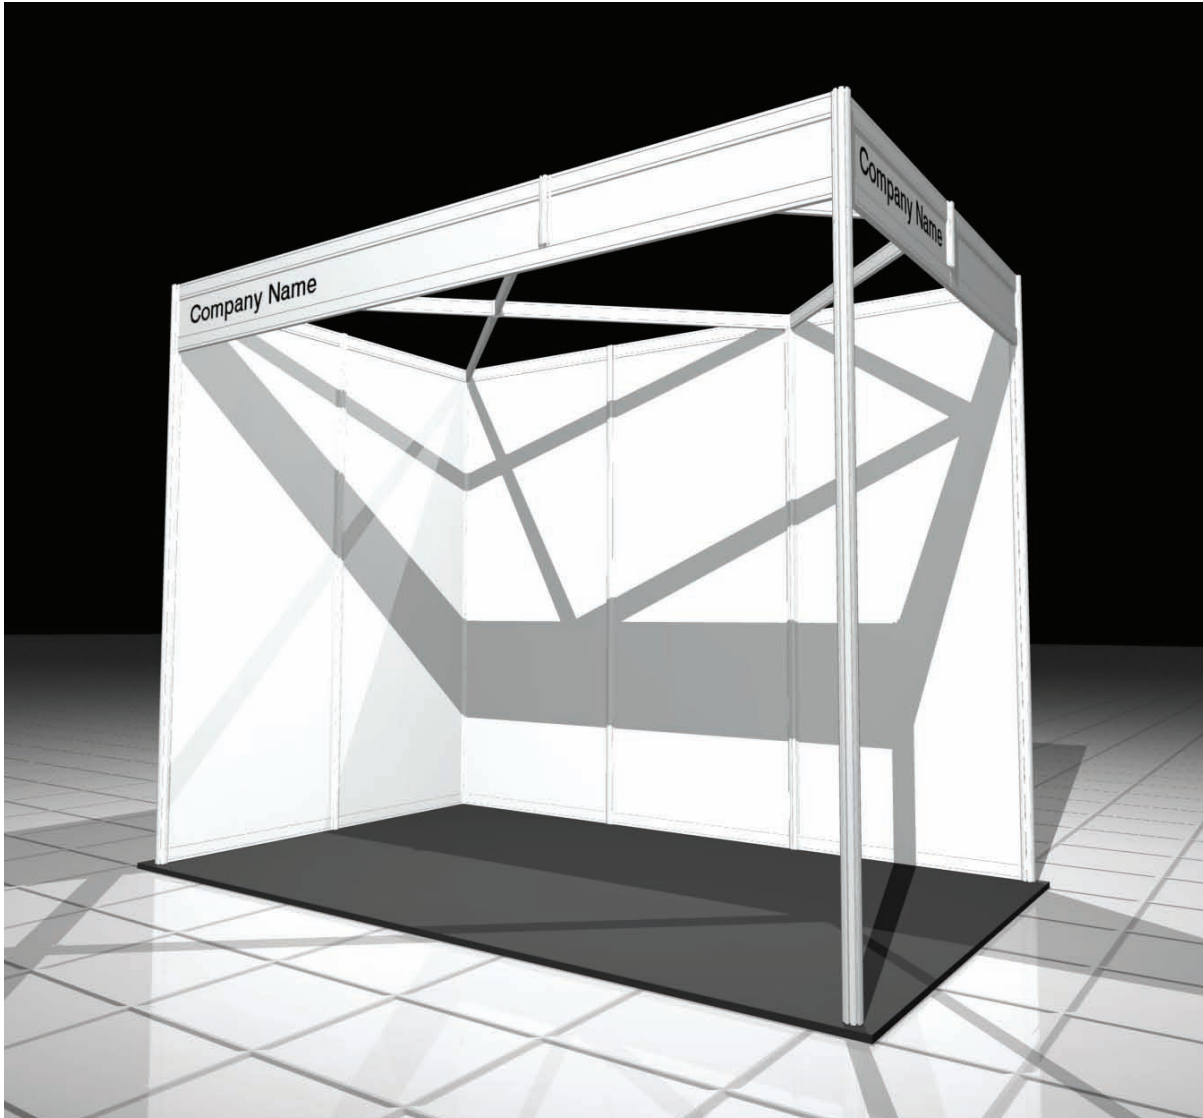

Please observe the do's and don'ts to avoid damage to this system.

Don't use the following fixings they are strictly forbidden on this system:

- ▼ nails
- ▼ screws
- ▼ pins
- ▼ staples
- ▼ paint

Do use;

- ▼ double sided tabs
- ▼ velcro hooks and loop
- ▼ panel brackets
- ▼ hanging chains for heavy exhibits

Basic Shell Scheme

Shell Dimensions

Ceiling Grid Layout

Ceiling beams start 2 metres out from the corner post (or left hand post if open on one side) and run every 2 metres, diagonally.

A post is added for stability on stands over 4 metres in length

Posters and Panels

Panel Dimensions

Post Section

Beam Section

If you have any questions or queries regarding your shell scheme stand then please do not hesitate to contact us. We will be happy to help.

- ▼ Brand new white Octanorm system
- ▼ White panels, each 950mm wide x 2500mm high
- ▼ White fascia panel with 'company name'
- ▼ Carpet - colours may vary at Venues