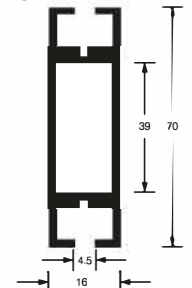

Beam Section

If you have any questions or queries regarding your shell scheme stand then please do not hesitate to contact us. We will be happy to help.