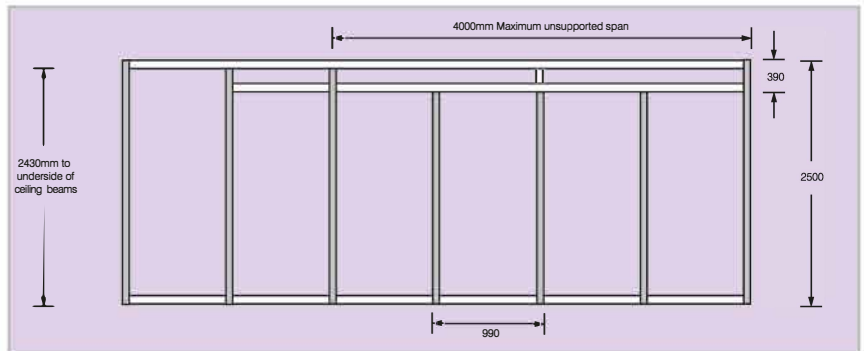

Shell Dimensions