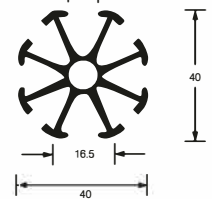

Post Section