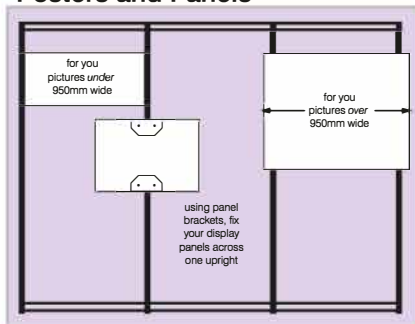

Posters and Panels