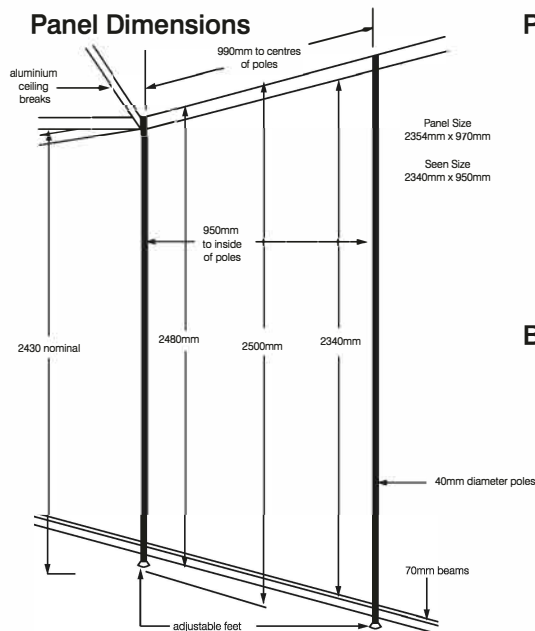

Panel Dimensions

Post Section

Beam Section